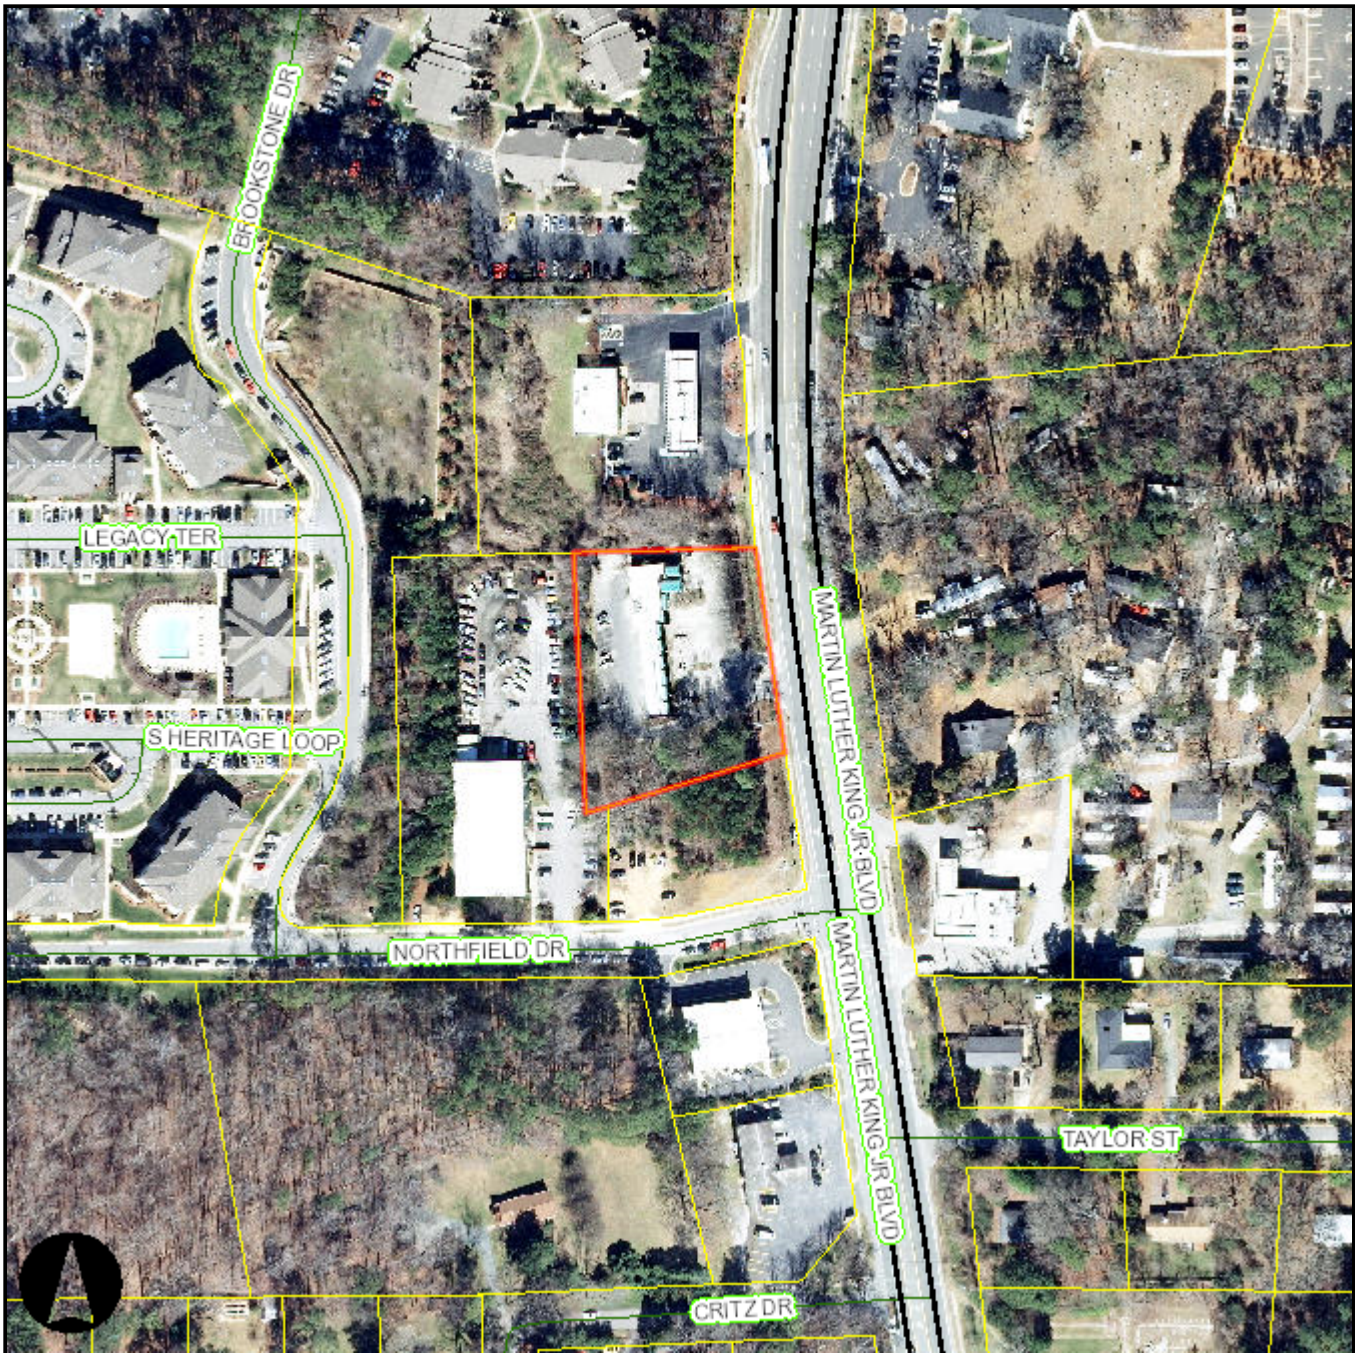

Orange County, NC GIS

1 inch = 200 feet

Created on 8/7/2017. Orange County, North Carolina.