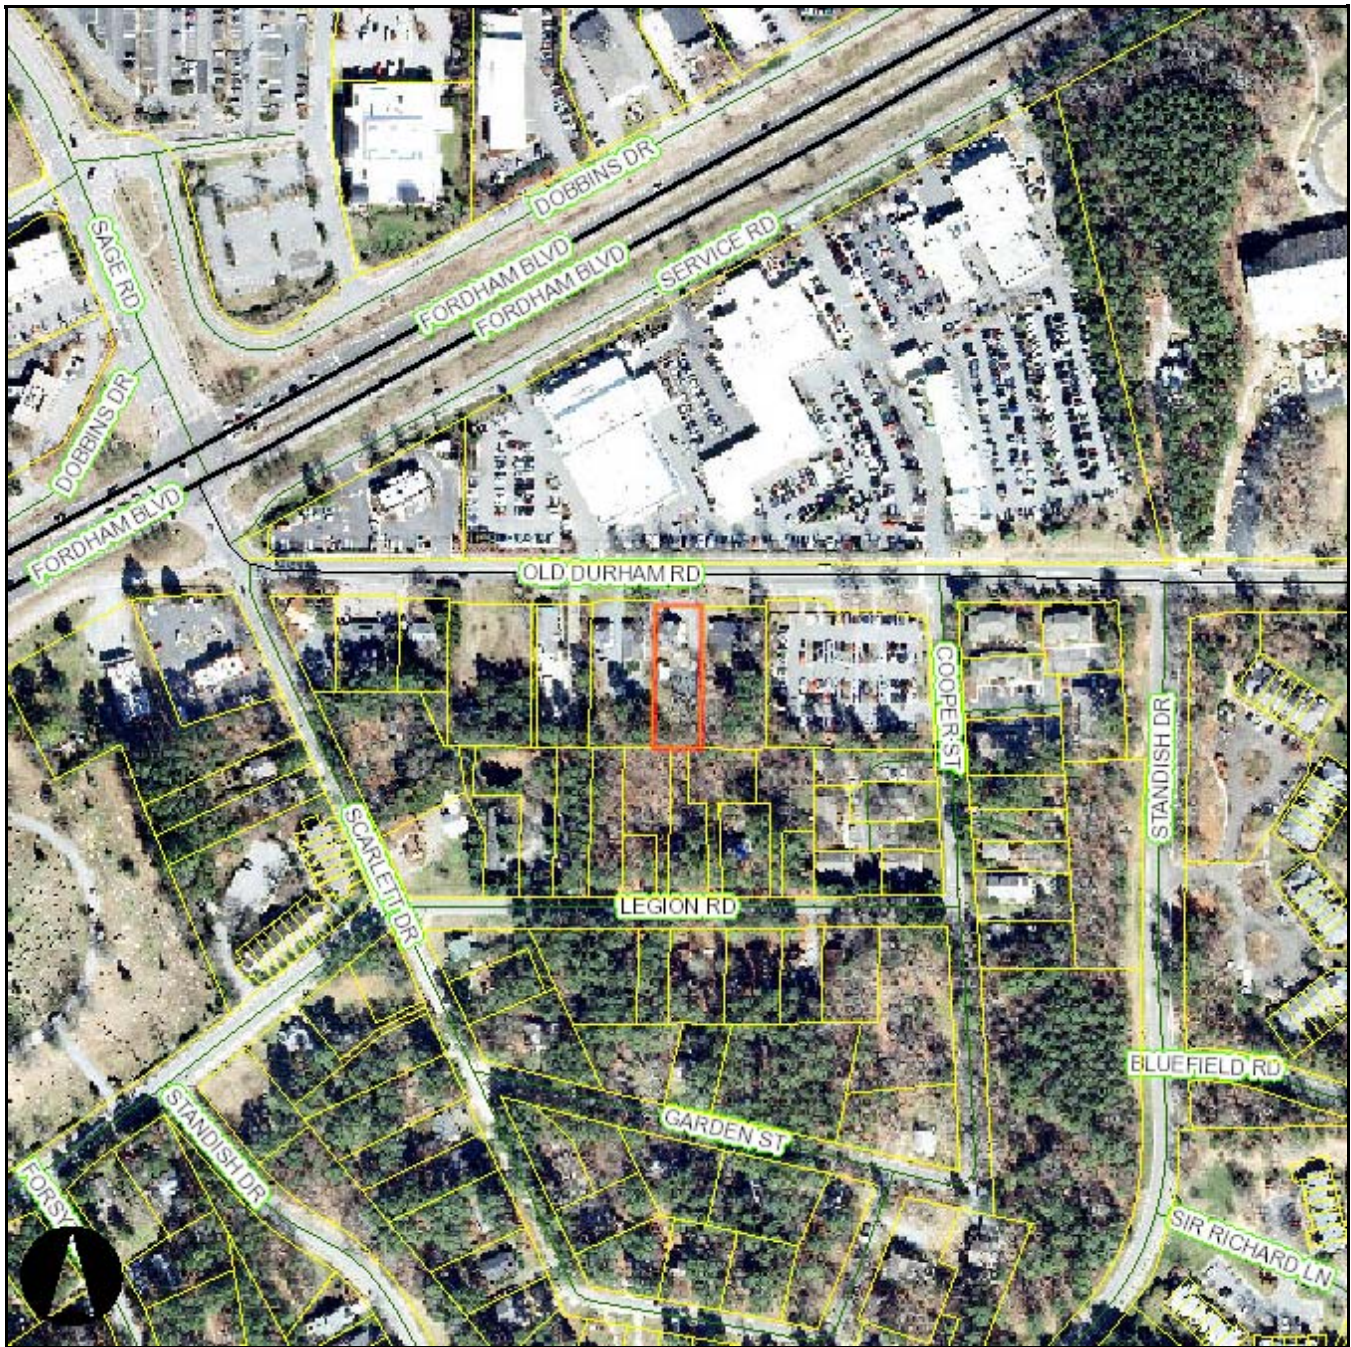

Orange County, NC GIS

1 inch = 300 feet

Search Results (1)

shape	ESRI.ArcGIS.ADF.Web.Geometry.Polygon
PIN	9799780414
PINSTATUS	ACTIVE

OWNER_TYPE	
IOFLAG	
OWNER1_LAST	CREADICK
OWNER1_FIRST	ROBERT N
OWNER2_LAST	
OWNER2_FIRST	
ADDRESS1	4 SINCLAIR CIR
ADDRESS2	
CITY	DURHAM
STATE	NC
ZIPCODE	27705
TOWNSHIP	7
SIZE	0.39
UOM	A
CALC_ACRES	0.39
SUBCODE	
LEGAL_DESC	MAJ 1 J B STINSON PROP P4/183
RATECODE	22
SCHOOL_SYSTEM	Chapel Hill/Carrboro Schools
LANDVALUE	
BLDGVALUE	
BLDGCNT	
VALUATION	
TAXSTATUS	
FARMUSE	
USEVALUE	
DEEDREF	6244/418
LEGALREF	
DATESOLD	12/30/2016 12:00:00 AM
TAXSTAMPS	NaN
STAMPVALUE	NaN
SUBDIVISION_NAME	
TOWNSHIP_NAME	CHAPEL HILL
SQFT	NaN
YEARBUILT	
SHAPE.fid	25637550
shape.area	16861.9713640461