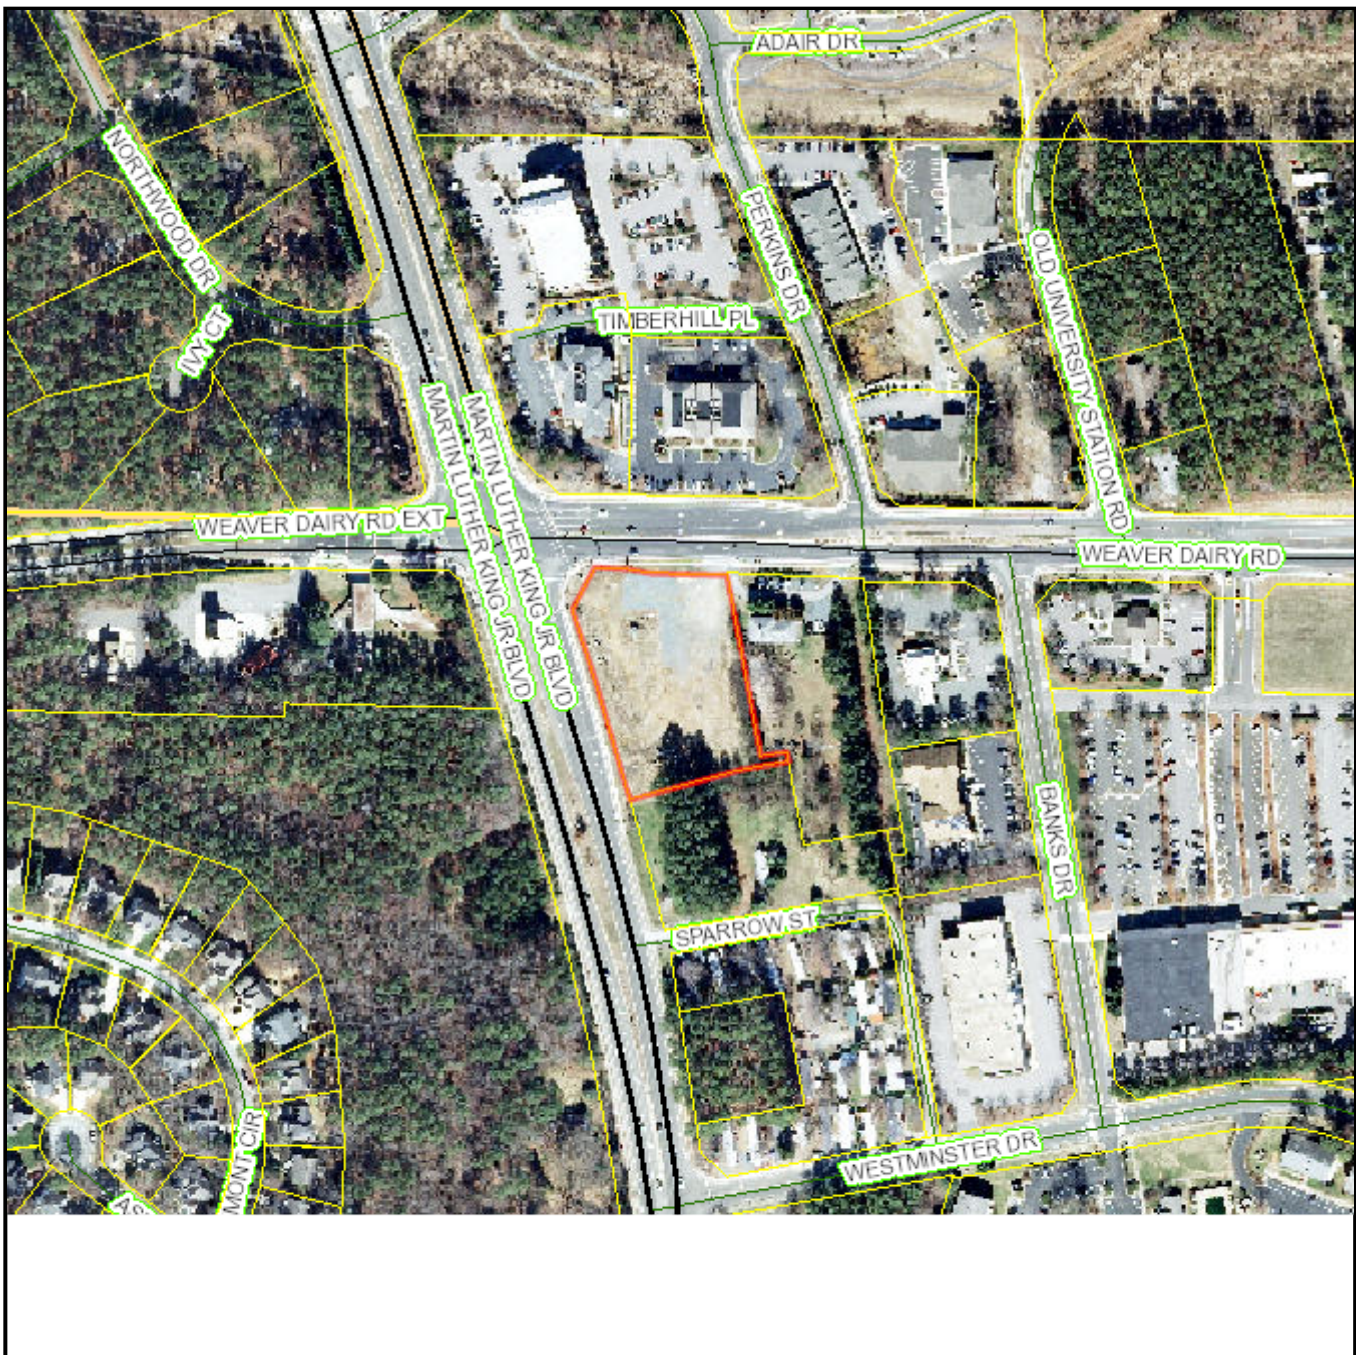

# Orange County, NC GIS

1 inch = 300 feet

## Search Results (1)

shape	ESRI.ArcGIS.ADF.Web.Geometry.Polygon
PIN	9880259588
PINSTATUS	ACTIVE
OWNER_TYPE	
IOFLAG	

OWNER1_LAST	WEAVER CROSSING II LLC
OWNER1_FIRST	
OWNER2_LAST	
OWNER2_FIRST	
ADDRESS1	3920 MAGAZINE ST
ADDRESS2	
CITY	NEW ORLEANS
STATE	LA
ZIPCODE	70115
TOWNSHIP	7
SIZE	1.77
UOM	A
CALC_ACRES	1.77
SUBCODE	
LEGAL_DESC	1 WEAVER CROSSING P115/186
RATECODE	22
SCHOOL_SYSTEM	Chapel Hill/Carrboro Schools
LANDVALUE	
BLDGVALUE	
BLDGCNT	
VALUATION	
TAXSTATUS	
FARMUSE	
USEVALUE	
DEEDREF	6001/449
LEGALREF	
DATESOLD	7/7/2016 12:00:00 AM
TAXSTAMPS	NaN
STAMPVALUE	NaN
SUBDIVISION_NAME	
TOWNSHIP_NAME	CHAPEL HILL
SQFT	NaN
YEARBUILT	
SHAPE.fid	20690504
shape.area	77079.7379983117

Created on 10/7/2016. Orange County, North Carolina.