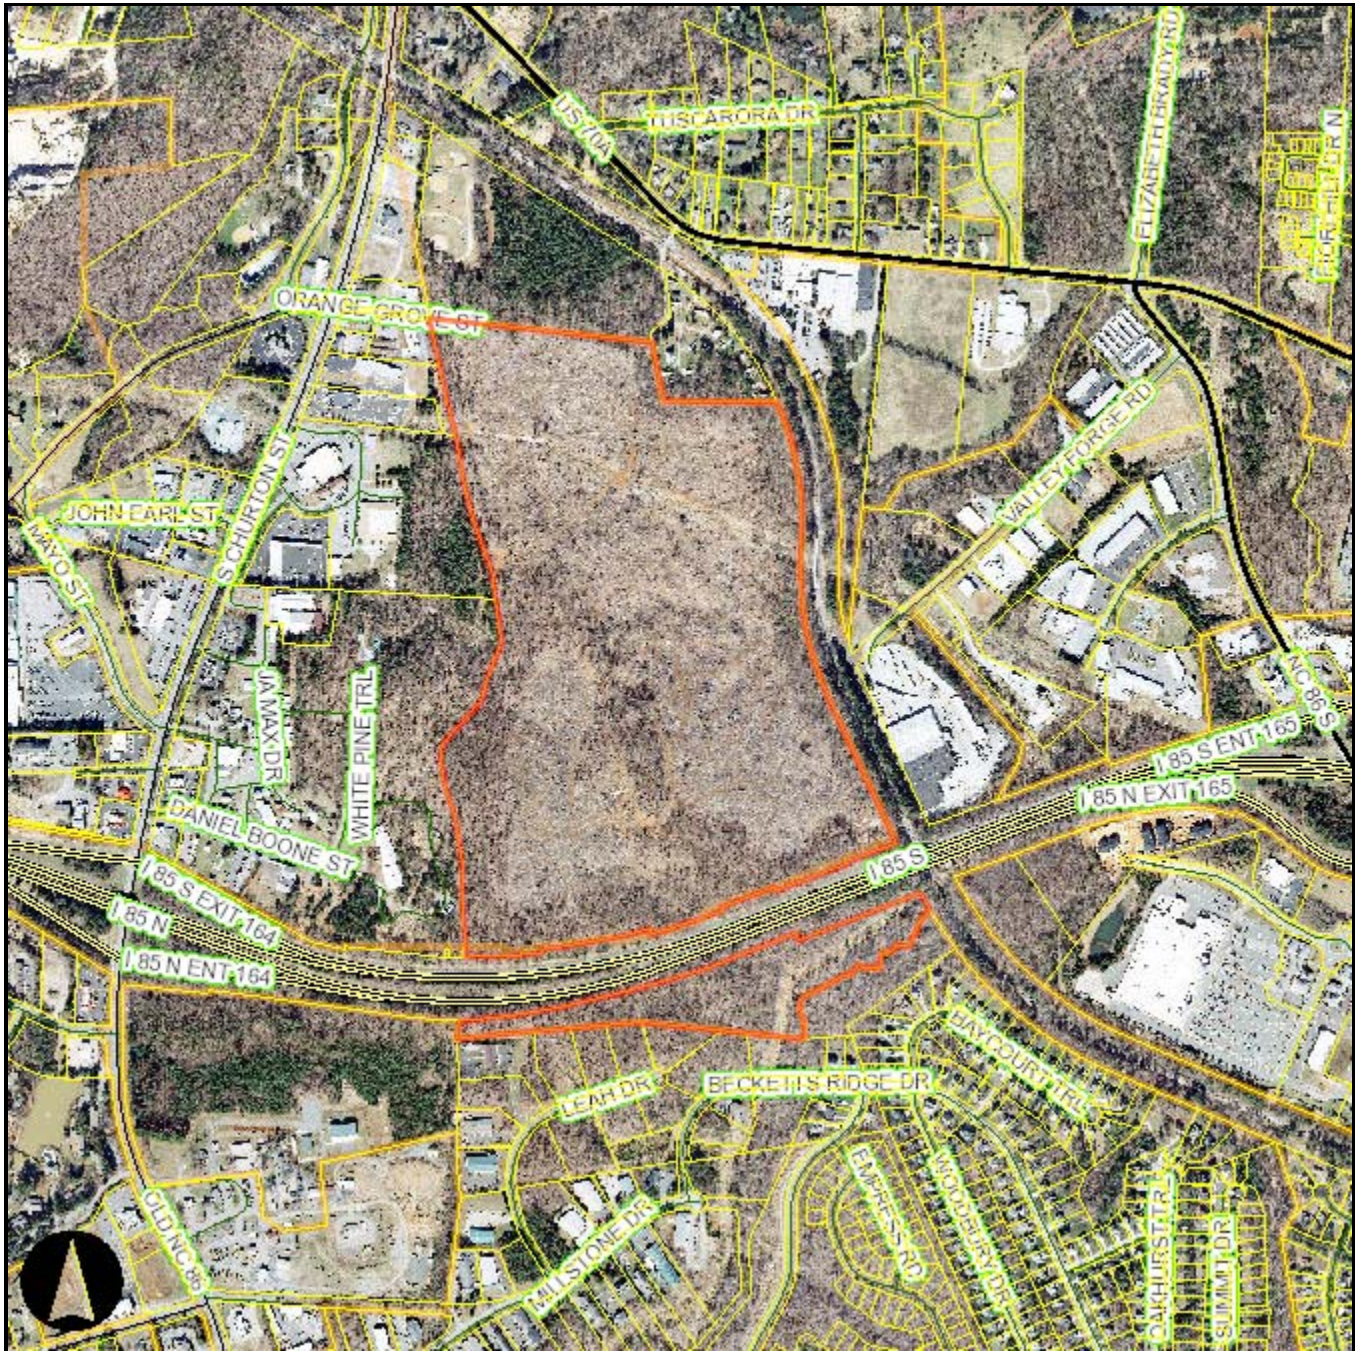

# Orange County, NC GIS

## 118orangegrove\_aerial

1 inch = 1000 feet  
Created on 6/12/2017. Orange County, North Carolina.