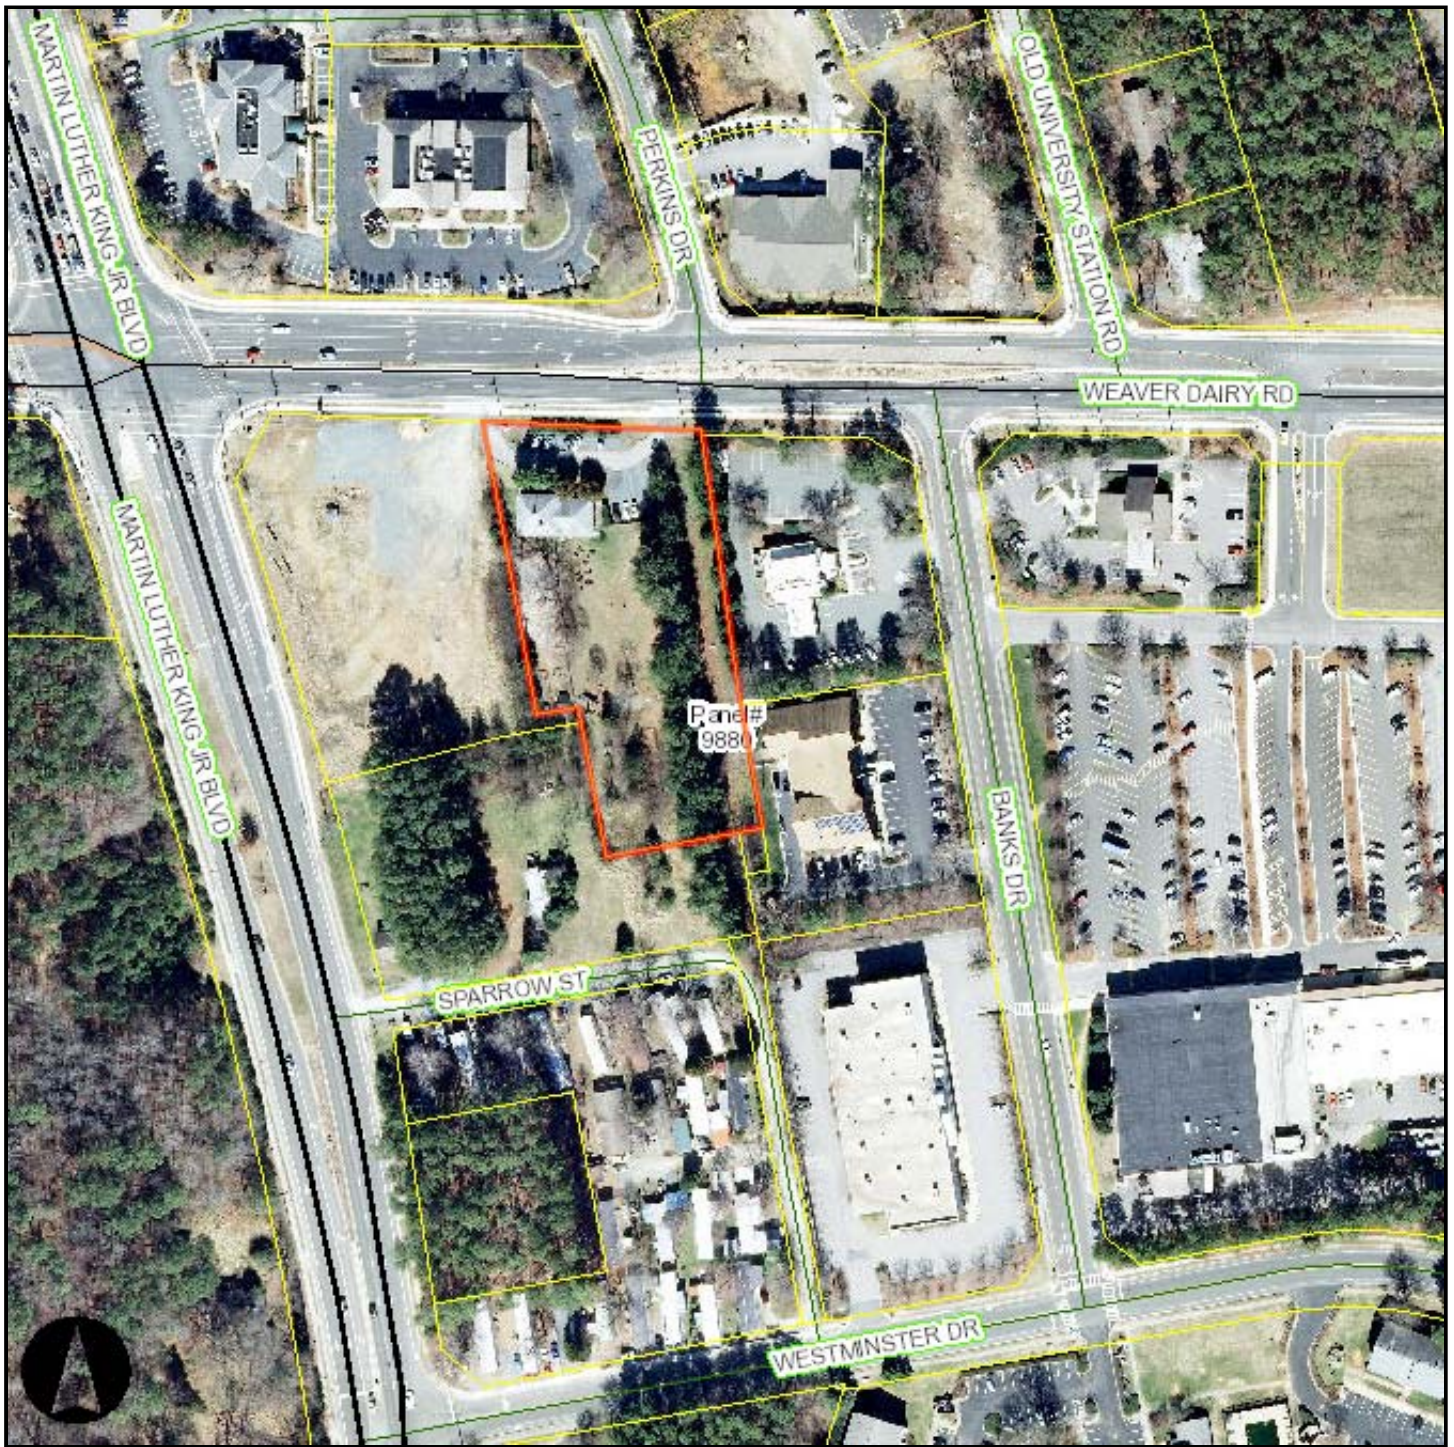

Orange County, NC GIS

1 inch = 200 feet

Search Results (1)

shape	ESRI.ArcGIS.ADF.Web.Geometry.Polygon
PIN	9880350595

PINSTATUS	ACTIVE
OWNER_TYPE	
IOFLAG	
OWNER1_LAST	COMPROP LLC
OWNER1_FIRST	
OWNER2_LAST	
OWNER2_FIRST	
ADDRESS1	727 EASTOWNE DR
ADDRESS2	STE 300D
CITY	CHAPEL HILL
STATE	NC
ZIPCODE	27514
TOWNSHIP	7
SIZE	1.804
UOM	A
CALC_ACRES	1.81
SUBCODE	
LEGAL_DESC	S/S SR 1733 P82/89
RATECODE	22
SCHOOL_SYSTEM	Chapel Hill/Carrboro Schools
LANDVALUE	786214
BLDGVALUE	2071
BLDGCNT	1
VALUATION	788285
TAXSTATUS	A1
FARMUSE	
USEVALUE	0
DEEDREF	6055/580
LEGALREF	
DATESOLD	12/21/2015 12:00:00 AM
TAXSTAMPS	1800
STAMPVALUE	900000
SUBDIVISION_NAME	
TOWNSHIP_NAME	CHAPEL HILL
SQFT	4410
YEARBUILT	1968
SHAPE.fid	9789566
shape.area	77438.8246606216