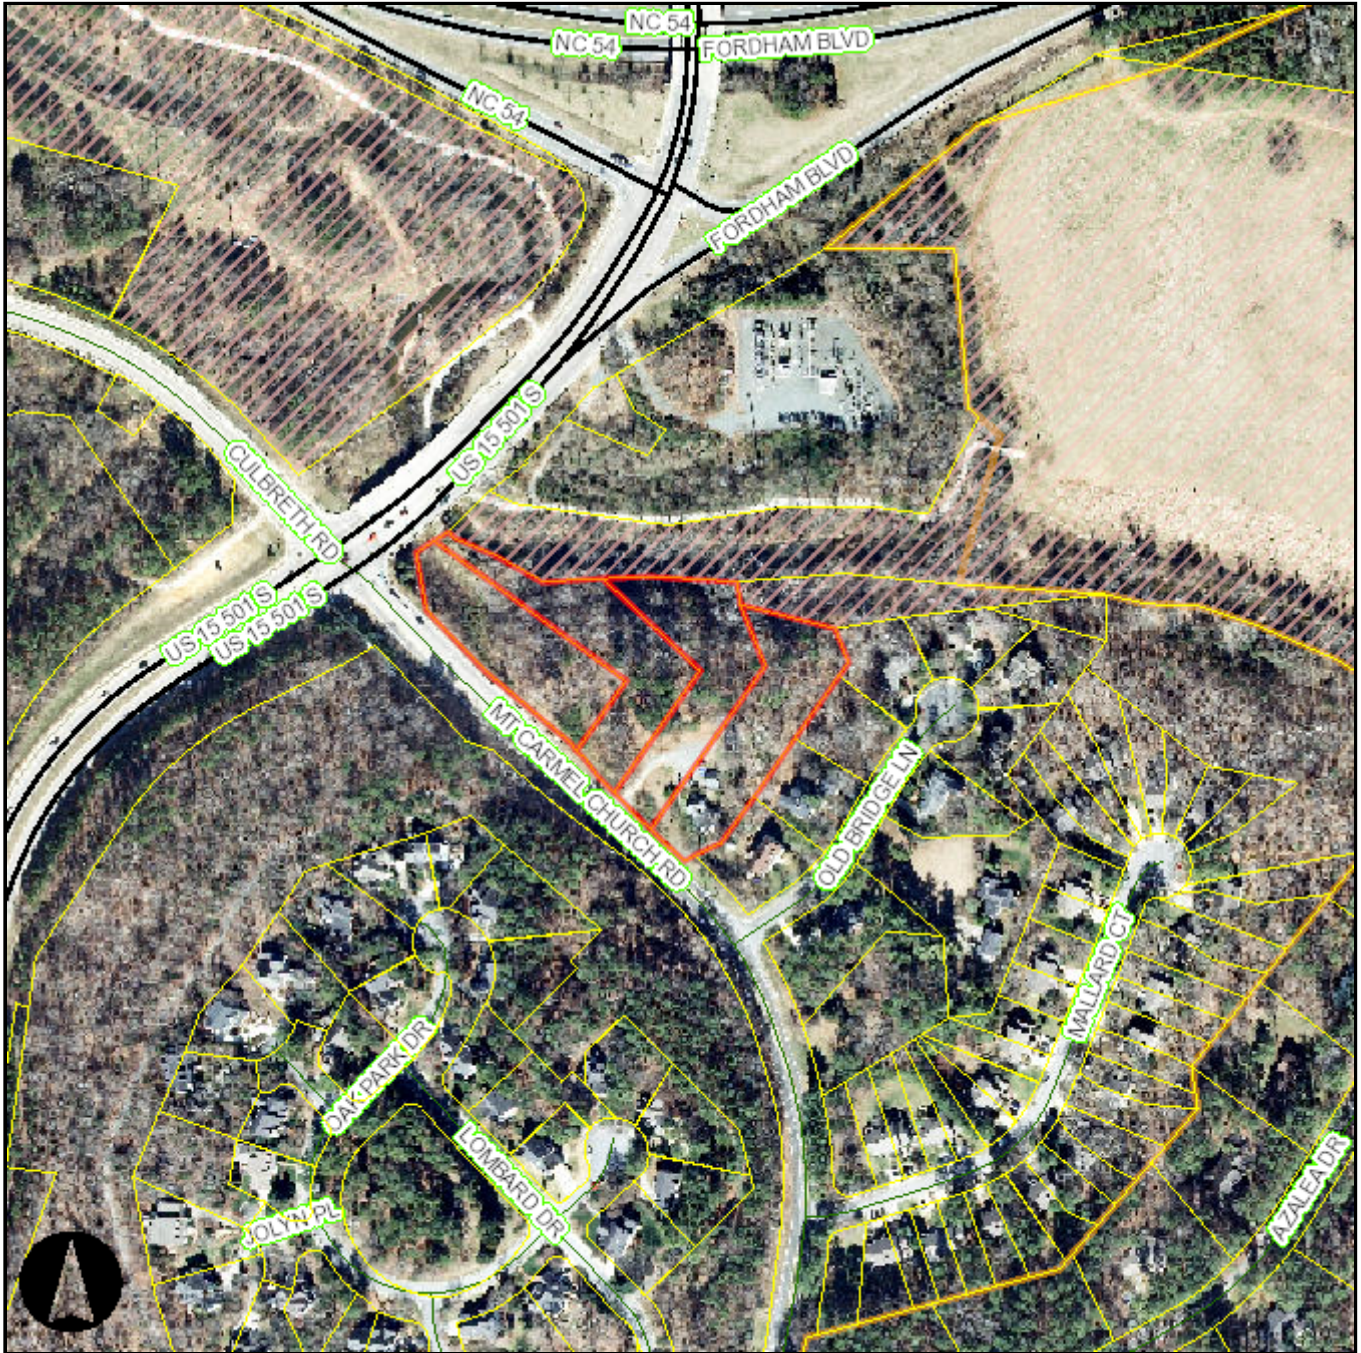

110mtchurch_map

1 inch = 300 feet

Created on 7/14/2017. Orange County, North Carolina.