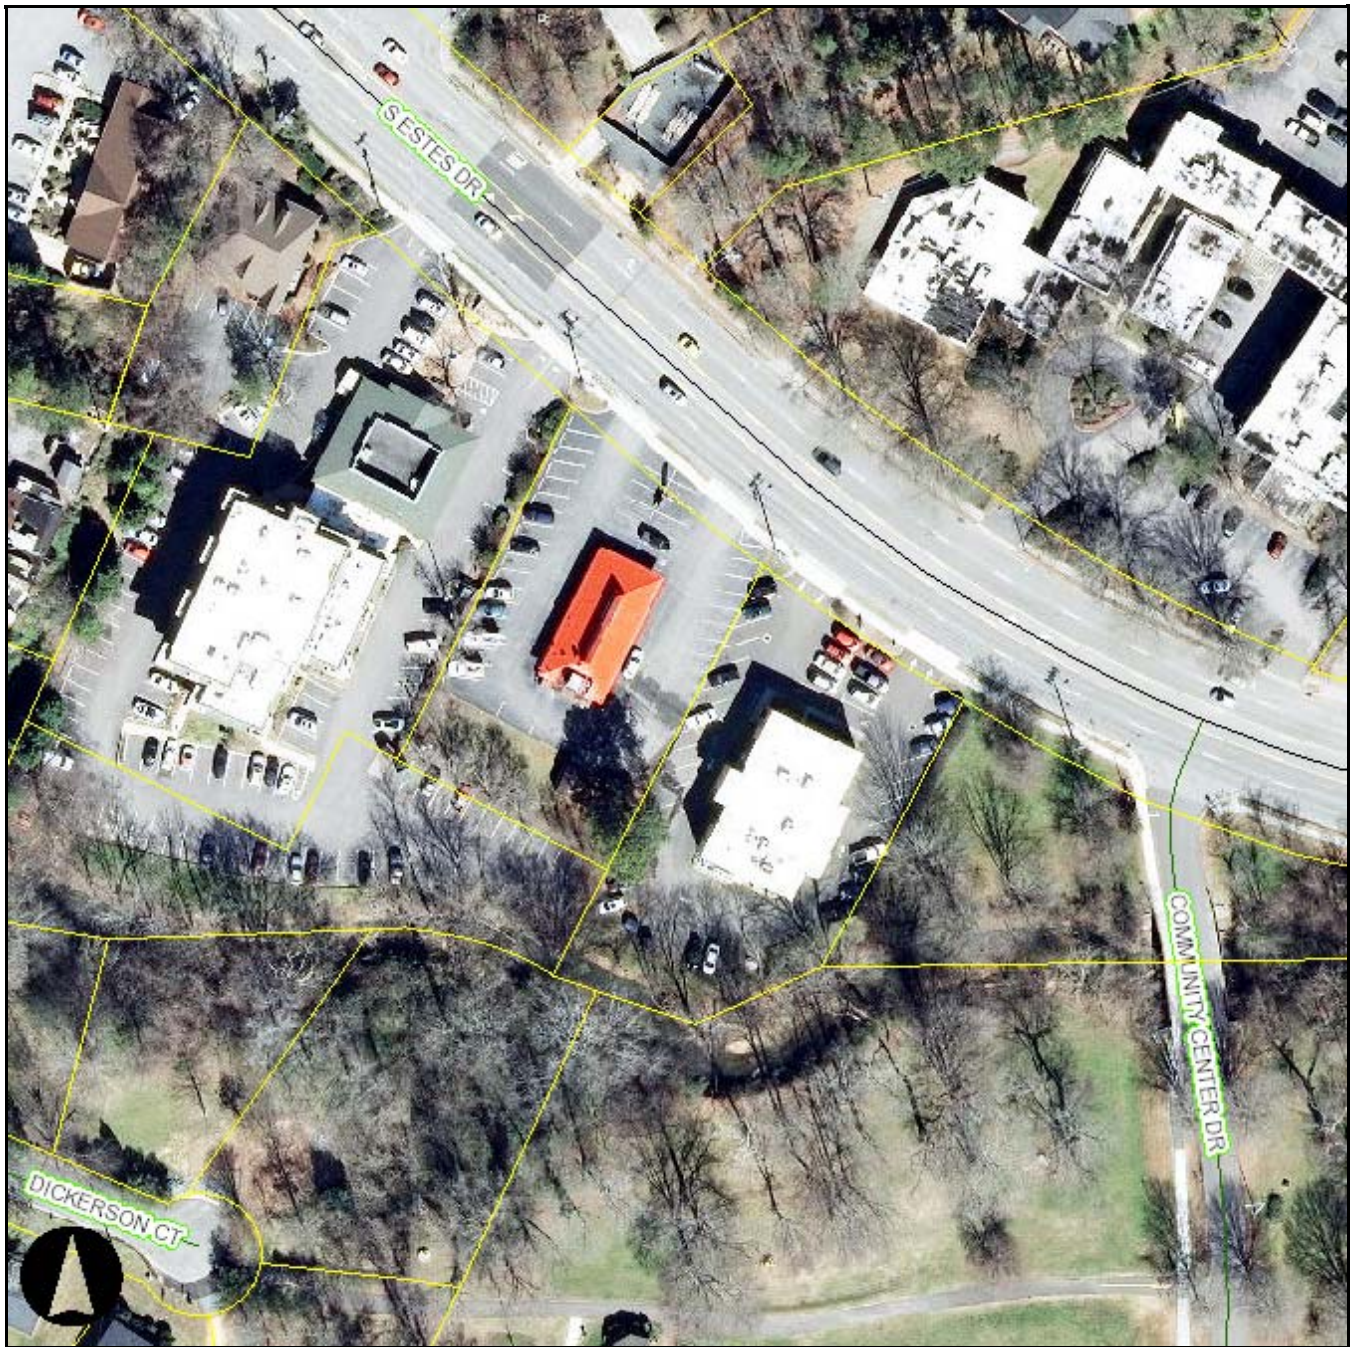

Orange County, NC GIS

1 inch = 100 feet

Search Results (1)

shape	ESRI.ArcGIS.ADF.Web.Geometry.Polygon
PIN	9799021622
PINSTATUS	ACTIVE

OWNER_TYPE	
IOFLAG	
OWNER1_LAST	MACDORBIL
OWNER1_FIRST	INC
OWNER2_LAST	
OWNER2_FIRST	
ADDRESS1	3316 CRAWLEY RD
ADDRESS2	
CITY	SHELBY
STATE	NC
ZIPCODE	28150
TOWNSHIP	7
SIZE	0.62
UOM	A
CALC_ACRES	0.55
SUBCODE	
LEGAL_DESC	S/S ESTES DR CH TP P17/30
RATECODE	22
SCHOOL_SYSTEM	Chapel Hill/Carrboro Schools
LANDVALUE	165893
BLDGVALUE	166883
BLDGCNT	1
VALUATION	332776
TAXSTATUS	A
FARMUSE	
USEVALUE	0
DEEDREF	371/35
LEGALREF	
DATESOLD	6/29/1981 12:00:00 AM
TAXSTAMPS	0
STAMPVALUE	0
SUBDIVISION_NAME	
TOWNSHIP_NAME	CHAPEL HILL
SQFT	2108
YEARBUILT	
SHAPE.fid	15872263
shape.area	23948.5162164408

Created on 6/10/2016. Orange County, North Carolina.