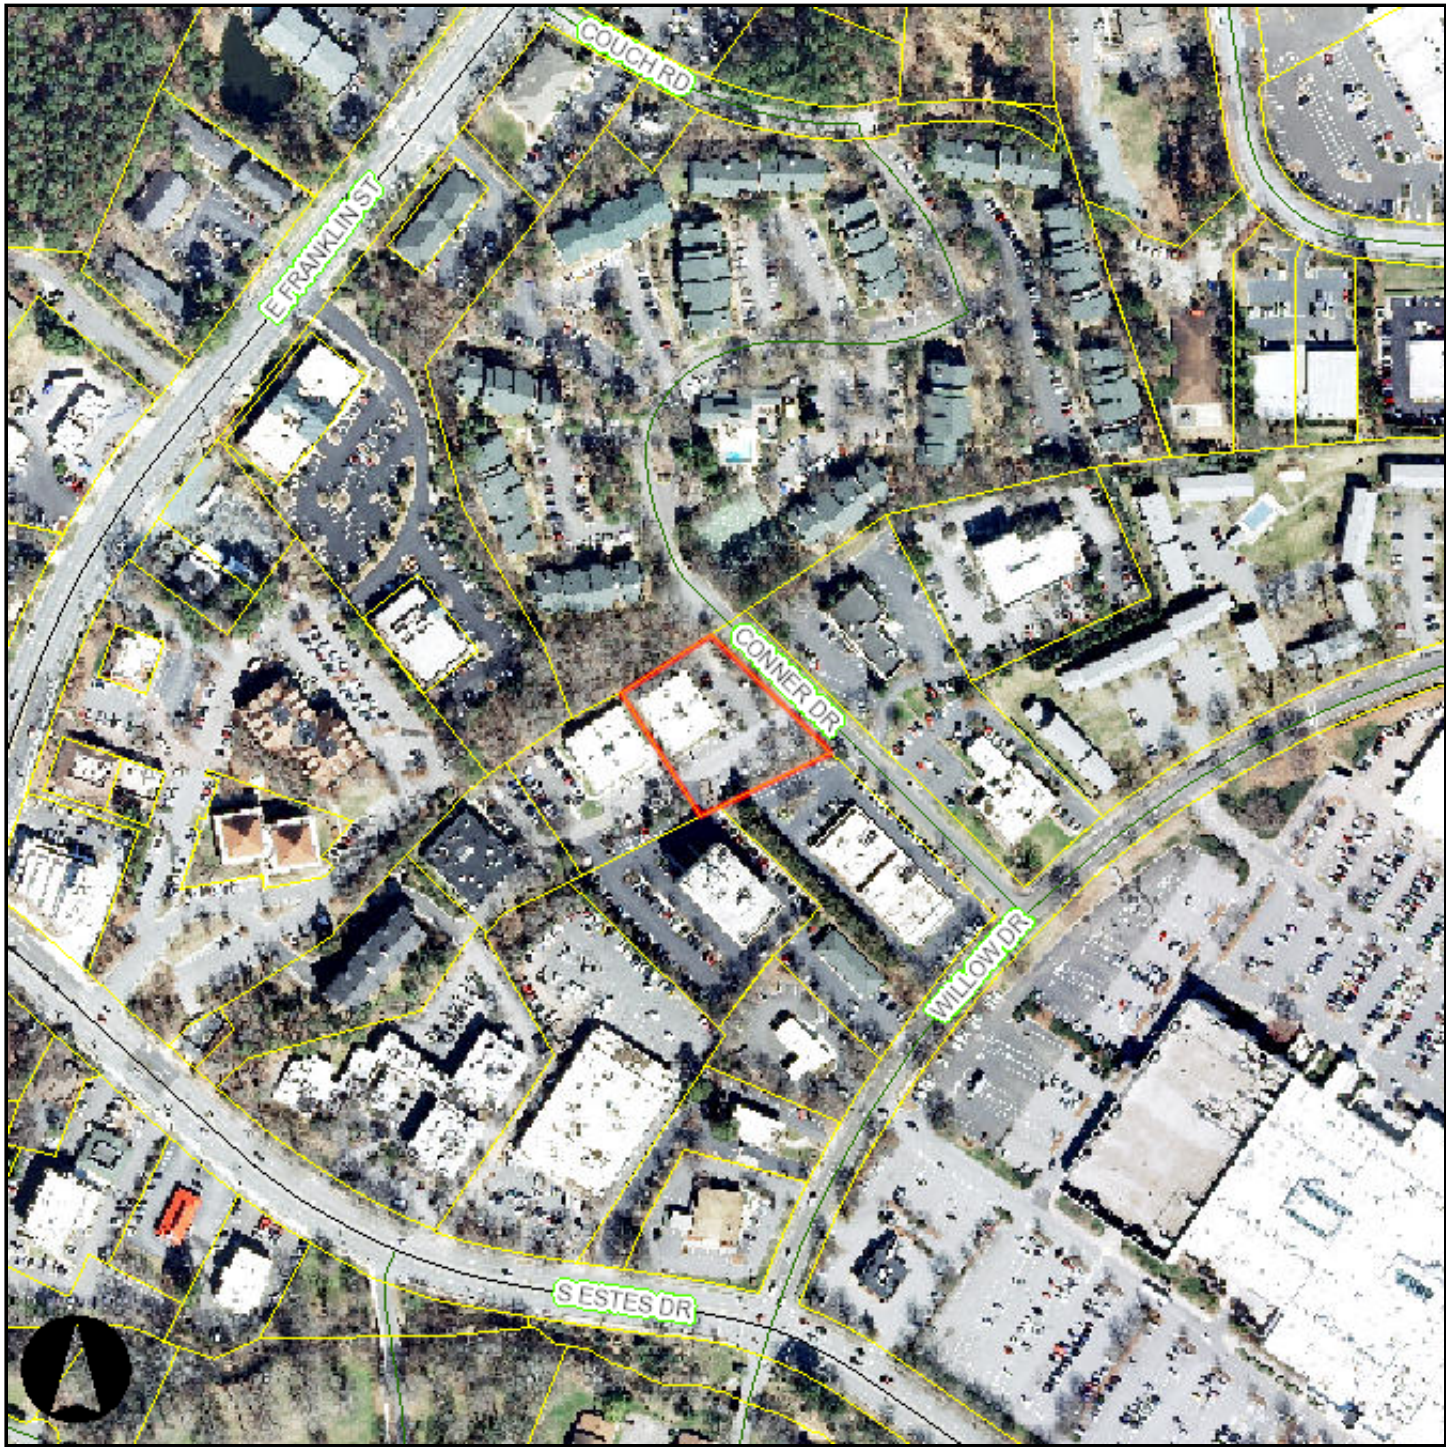

Orange County, NC GIS

1 inch = 300 feet

Search Results (1)

shape	ESRI.ArcGIS.ADF.Web.Geometry.Polygon
PIN	9799039324.001

PINSTATUS	ACTIVE
OWNER_TYPE	
IOFLAG	
OWNER1_LAST	NEW DOMINION BANK
OWNER1_FIRST	
OWNER2_LAST	
OWNER2_FIRST	
ADDRESS1	PO BOX 37389
ADDRESS2	
CITY	CHARLOTTE
STATE	NC
ZIPCODE	28237
TOWNSHIP	7
SIZE	1
UOM	L
CALC_ACRES	NaN
SUBCODE	10179
LEGAL_DESC	UNIT 1 BLDG 1 PROFESSIONAL VILLAGE P54/53
RATECODE	22
SCHOOL_SYSTEM	Chapel Hill/Carrboro Schools
LANDVALUE	330523
BLDGVALUE	777002
BLDGCNT	12
VALUATION	1107525
TAXSTATUS	A
FARMUSE	
USEVALUE	0
DEEDREF	5647/46
LEGALREF	
DATESOLD	7/9/2013 12:00:00 AM
TAXSTAMPS	1950
STAMPVALUE	975000
SUBDIVISION_NAME	
TOWNSHIP_NAME	CHAPEL HILL
SQFT	907
YEARBUILT	
SHAPE.fid	14775188
shape.area	41273.3916465812

Created on 5/16/2016. Orange County, North Carolina.