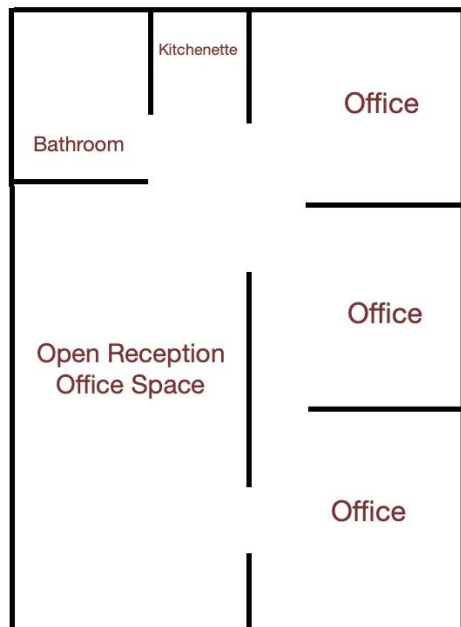

105 W. Corbin St, Ste 203 ~ Hillsborough