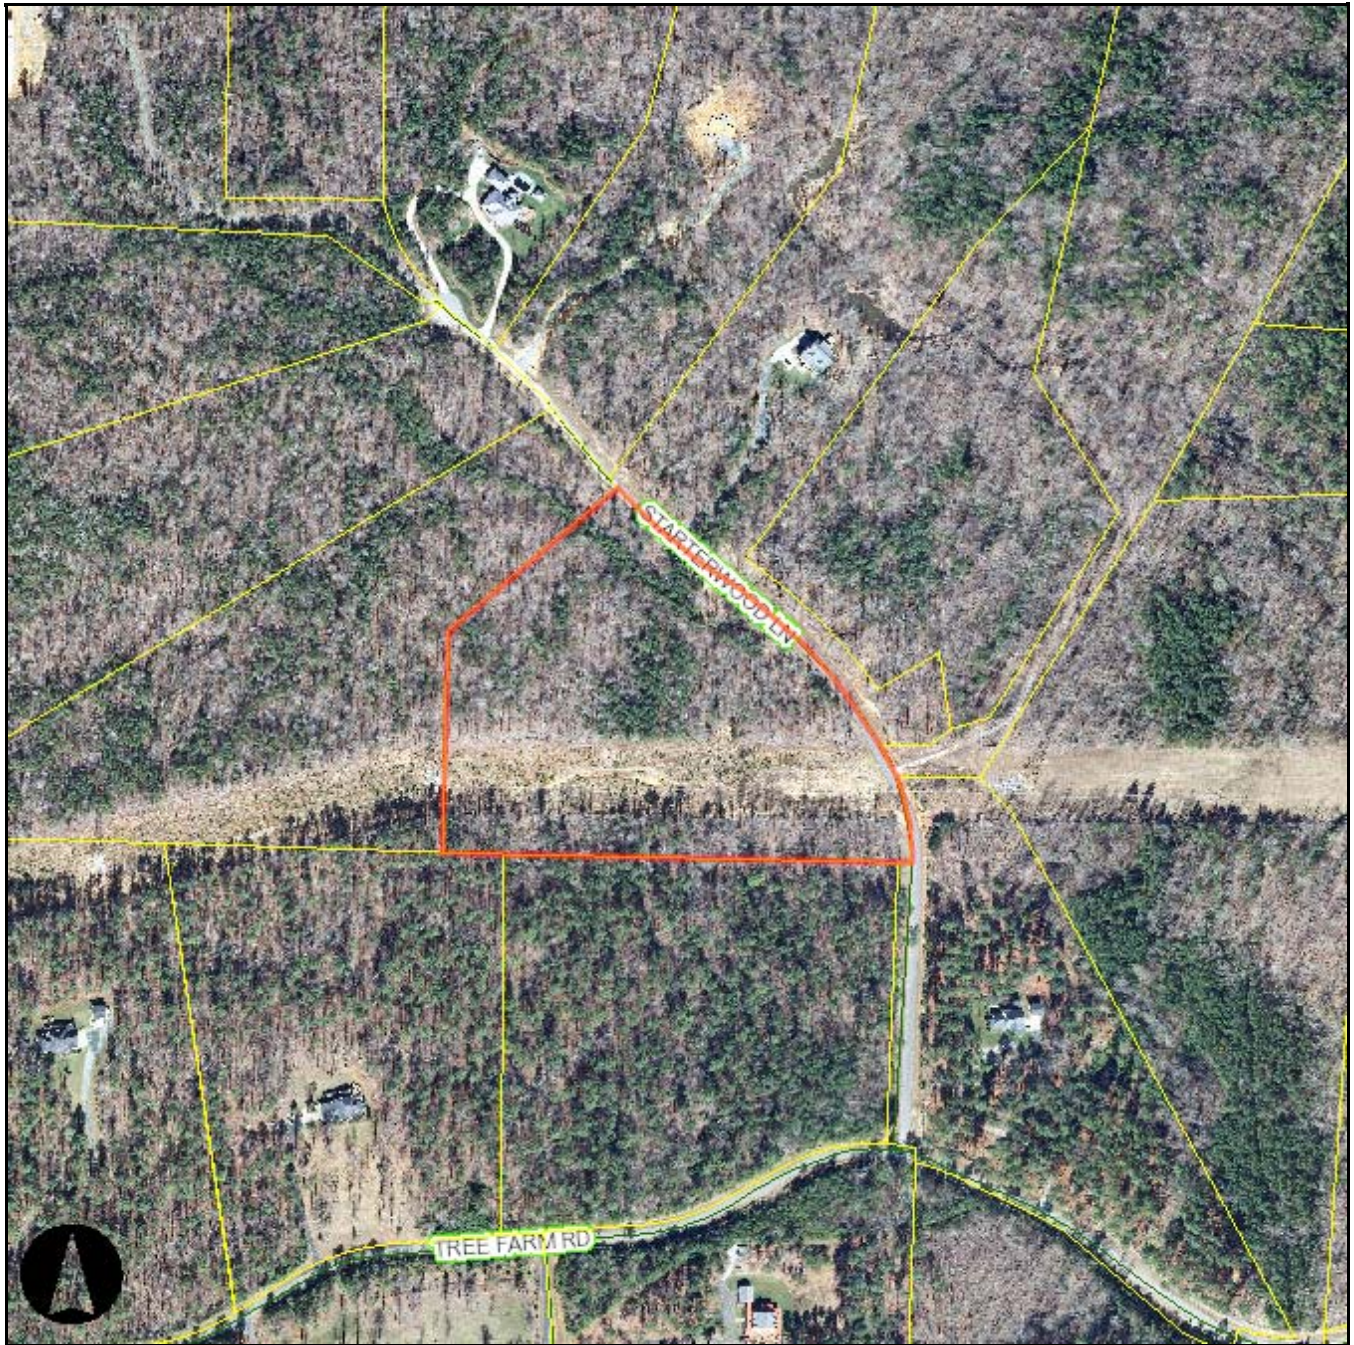

Orange County, NC GIS

1 inch = 400 feet

Created on 2/6/2017. Orange County, North Carolina.