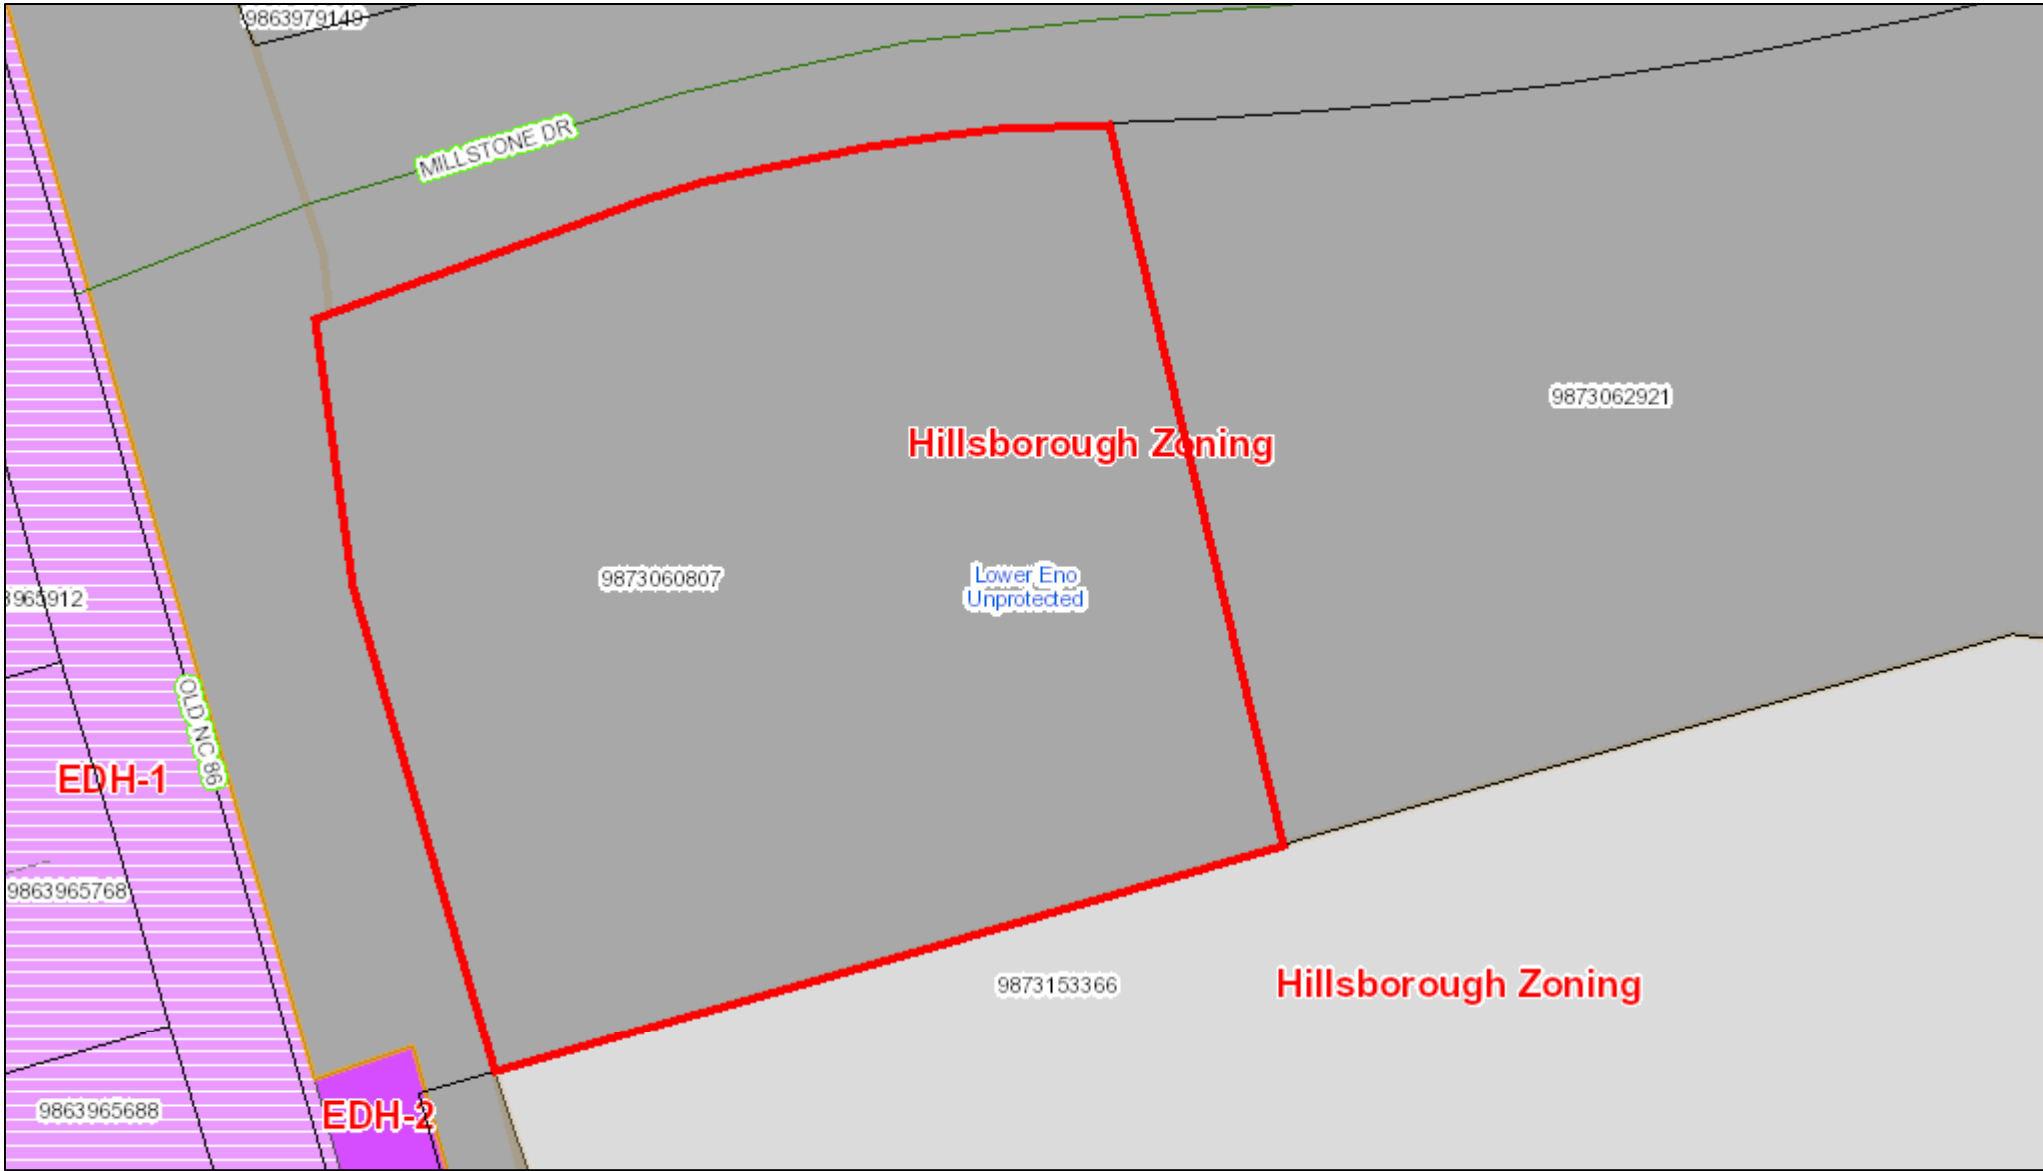

Orange County

September 14, 2024 This map contains parcels prepared for the inventory of real property within Orange County, and is compiled from recorded deed, plats, and other public records and data. Users of this map are hereby notified that the aforementioned public primary information sources should be consulted for verification of the information contained on this map.

The county and its mapping companies assume no legal responsibility for the information on this map.

PIN: 9873060807

OWNER 1: COMMUNITY ONE BANK NA
 OWNER 2:
 ADDRESS 1: 1755 LYNNFIELD BLDG O
 ADDRESS 2: C/O FIRST TENNESSEE BANK
 CITY: MEMPHIS
 STATE, ZIP: TN 38119
 LEGAL DESC: #28 PH 1A THE OLD MILL P73/174

SIZE: 1.01 A
 DEED REF: 3657/473
 RATECODE: 23
 TOWNSHIP: HILLSBOROUGH
 BLDG SQFT: 3952
 YEAR BUILT: 2001

BUILDING COUNT: 2
 LAND VALUE:
 BLDG_VALUE:
 USE VALUE:
 TOTAL VALUE:
 DATE SOLD: 11/22/2004
 TAX STAMPS: 0